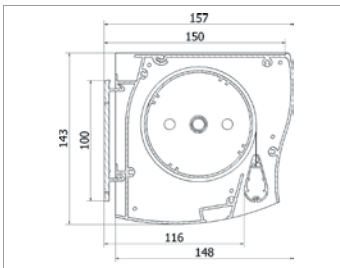

The new ScreenLine motorized screen.

A project which represents a shift in the design of rolling motorized screens. Its particular, harmonious and supple line blends into interior design environments perfectly.

The shape of the box allows installation flush against sharp edges while the elegant lines minimize the visual impact.

The upper part of the box, perfectly horizontal, makes it possible to place the left, central and right satellites of the audio equipment, while in the rear part of the box there is a special groove where it is possible to keep the connection cables of the loudspeakers out of sight. The screen can come with a room lighting system made of an RGB LED stripe which is placed inside the downward oriented groove, projecting light behind the fabric.

Connected to a home automation system, it becomes a light source which transforms the environment according to the colour and intensity chosen.

Technical details

Screen characteristics

- 90° rear angle for better ceiling installation
- hidden fixing brackets
- supporting surface for L-C-R loudspeakers
- prearranged groove for audio cables
- RGB LED back lighting compatible with all home automation control systems (on request)
- front surface drop in order to improve flatness
- motor on the right side
- custom features
- particularly silent motor available on request up to 300 cm base

Available fabrics

- White Ice
- Home Vision
- Microperforated
- Grey High Contrast
- Nova-Vision
- Coral retro-projection

Available sizes chart

Mod	4:3		20 cm drop		50 cm drop		50 cm drop		Encumbrance	kg
	B x H (cm)	D	B x H (cm)	D	B x H (cm)	D	B x H (cm)	D		
170	180 x 135	89"	170 x 127	084"	170 x 106	079"	170 x 96	077"	190	19
183	193 x 145	95"	183 x 137	090"	183 x 114	085"	183 x 103	083"	203	20
203	213 x 160	105"	203 x 152	100"	203 x 127	094"	203 x 114	092"	223	22
213	223 x 167	110"	213 x 160	105"	213 x 133	099"	213 x 120	096"	233	22
223	233 x 175	115"	223 x 167	109"	223 x 139	104"	223 x 125	101"	243	23
244	254 x 191	125"	244 x 183	120"	244 x 153	113"	244 x 137	110"	264	24
274	284 x 213	140"	274 x 206	135"	274 x 171	127"	274 x 154	124"	294	26
305	315 x 236	155"	305 x 229	150"	305 x 191	142"	305 x 172	138"	325	27
335	345 x 259	170"	335 x 251	165"	335 x 209	156"	335 x 189	151"	355	32
366	376 x 282	185"	366 x 274	180"	366 x 229	170"	366 x 206	165"	386	34
406	416 x 312	205"	406 x 305	200"	406 x 254	188"	406 x 228	183"	426	36
450	450 x 337	221"	440 x 330*	217"	440 x 275**	204"	440 x 247**	199"	460	38

* 5 cm drop

** 20 cm drop

** 20 cm drop